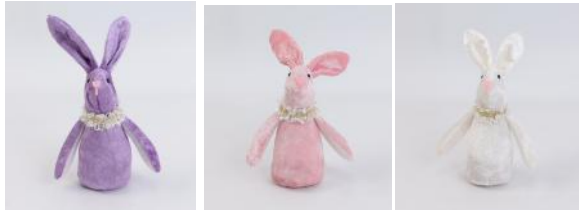

Specification of Easter Bunny Decoration

Item number:	CB-46715ABC
Item description:	Easter Bunny Stuffed Doll , Sitting Rabbit Sewing Pattern Easter Bunny Spring Figure
size information:	H:30cm
material:	plush,stuffing,sand,felt
color:	purple,pink,white
Occasions:	shelf, cloak or home table, living room, bedroom and Easter party
Item weight:	300g