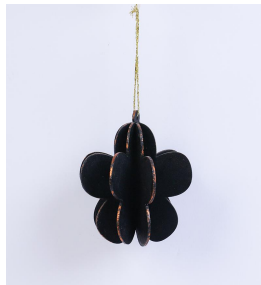

Specification of Easter wooden ornament

Item number: CD-77008
Item description: Easter Wood Flower ornament
size information: 7x7cm
material: wood
color: deep blue
Occasions: For Easter decor
Item weight: 18g